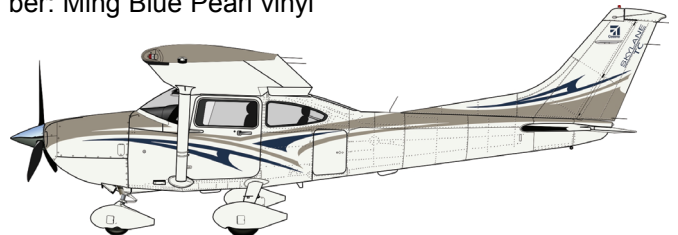

2012 T182T SKYLANE EXTERIOR STRIPING OPTIONS

□ 524C: Ming Blue Pearl and Mocha Frost Pearl painted stripes; Cessna logo, Skylane logo and registration number: Ming Blue Pearl vinyl

□ 524D: Mocha Frost Pearl and Ming Blue Pearl painted stripes; Cessna logo, Skylane logo and registration number: Ming Blue Pearl vinyl