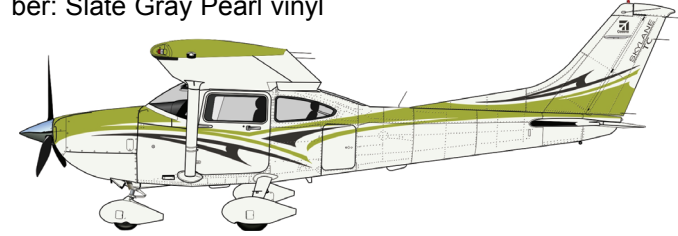

2012 T182T SKYLANE EXTERIOR STRIPING OPTIONS

□ 524C: Ming Blue Pearl and Mocha Frost Pearl painted stripes; Cessna logo, Skylane logo and registration number: Ming Blue Pearl vinyl

□ 524D: Mocha Frost Pearl and Ming Blue Pearl painted stripes; Cessna logo, Skylane logo and registration number: Ming Blue Pearl vinyl

□ 524E: Maroon Shadow Pearl and Mocha Frost Pearl painted stripes; Cessna logo, Skylane logo and registration number: Maroon Shadow Pearl vinyl

□ 524F: Mocha Frost Pearl and Maroon Shadow Pearl painted stripes; Cessna logo, Skylane logo and registration number: Maroon Shadow Pearl vinyl

□ 524G: Slate Gray Pearl and Lemon Lime Pearl painted stripes; Cessna logo, Skylane logo and registration number: Slate Gray Pearl vinyl

□ 524H: Lemon Lime Pearl and Slate Gray Pearl painted stripes; Cessna logo, Skylane logo and registration number: Slate Gray Pearl vinyl