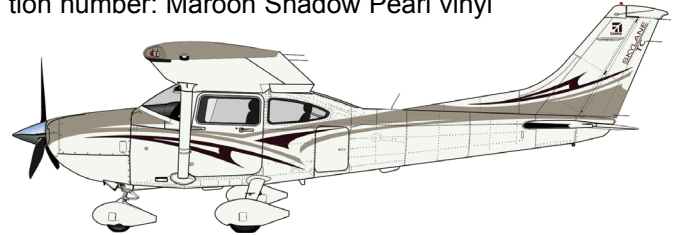

□ 524F: Mocha Frost Pearl and Maroon Shadow Pearl painted stripes; Cessna logo, Skylane logo and registration number: Maroon Shadow Pearl vinyl