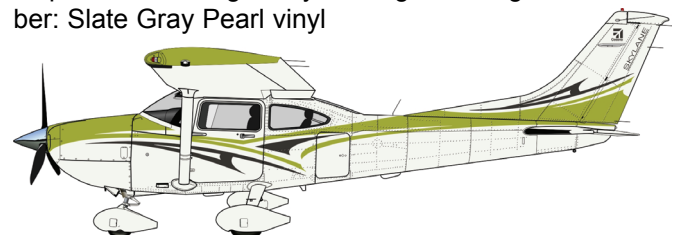

2012 182T SKYLANE EXTERIOR STRIPING OPTIONS

524C: Ming Blue Pearl and Mocha Frost Pearl painted stripes; Cessna logo, Skylane logo and registration number: Ming Blue Pearl vinyl

524D: Mocha Frost Pearl and Ming Blue Pearl painted stripes; Cessna logo, Skylane logo and registration number: Ming Blue Pearl vinyl

524E: Maroon Shadow Pearl and Mocha Frost Pearl painted stripes; Cessna logo, Skylane logo and registration number: Maroon Shadow Pearl vinyl

524F: Mocha Frost Pearl and Maroon Shadow Pearl painted stripes; Cessna logo, Skylane logo and registration number: Maroon Shadow Pearl vinyl

524G: Slate Gray Pearl and Lemon Lime Pearl painted stripes; Cessna logo, Skylane logo and registration number: Slate Gray Pearl vinyl

524H: Lemon Lime Pearl and Slate Gray Pearl painted stripes; Cessna logo, Skylane logo and registration number: Slate Gray Pearl vinyl