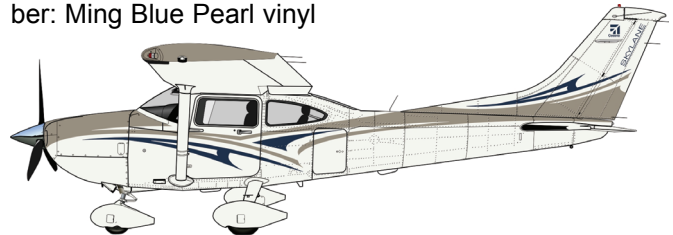

2012 182T SKYLANE EXTERIOR STRIPING OPTIONS

524C: Ming Blue Pearl and Mocha Frost Pearl painted stripes; Cessna logo, Skylane logo and registration number: Ming Blue Pearl vinyl

524D: Mocha Frost Pearl and Ming Blue Pearl painted stripes; Cessna logo, Skylane logo and registration number: Ming Blue Pearl vinyl